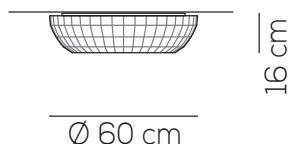

Typology: CEILING

Ratings

- E27
- Downlight
- Surface installation over holes
- Supply voltage ~220-240V
- Switch mode: on-off
- Steel frame
- Light covering in jersey

PL BEL 060

kg 4 m³ 0.18

Product code composition